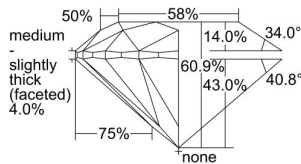

GIA®

FACSIMILE

GIA REPORT 7498575598

Verify this report at GIA.edu

GIA NATURAL DIAMOND DOSSIER®

June 05, 2024
GIA Report Number **7498575598**
Shape and Cutting Style ..... **Round Brilliant**
Measurements ..... **4.10 - 4.11 x 2.50 mm**

GRADING RESULTS

Carat Weight ..... **0.26 carat**
Color Grade ..... **G**
Clarity Grade **VS1**
Cut Grade ..... **Excellent**

ADDITIONAL GRADING INFORMATION

Polish ..... **Excellent**
Symmetry ..... **Excellent**
Fluorescence ..... **Faint**
Clarity Characteristics..... **Crystal, Pinpoint**
Inscription(s): **GIA 7498575598**

PROPORTIONS

Profile to actual proportions

GRADING SCALES

GIA COLOR SCALE	GIA CLARITY SCALE	GIA CUT SCALE
COLOURLESS	FLAWLESS	EXCELLENT
D	FLAWLESS	
E	FLAWLESS	VERY GOOD
F	FLAWLESS	
G	FLAWLESS	
H	FLAWLESS	
I	VVS₁	GOOD
J	VVS₂	
K	VS₁	FAIR
L	VS₂	
M	SI₁	
N	SI₂	POOR
O	I₁	
P	I₂	
Q	I₃	
R		
S		
T		
U		
V		
W		
X		
Y		
Z