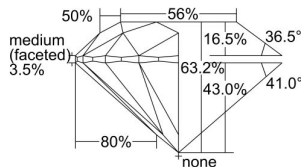

GIA®

FACSIMILE

GIA REPORT 7498580381

Verify this report at GIA.edu

GIA NATURAL DIAMOND DOSSIER®

June 06, 2024
GIA Report Number **7498580381**
Shape and Cutting Style ..... **Round Brilliant**
Measurements ..... **4.30 - 4.33 x 2.73 mm**

GRADING RESULTS

Carat Weight ..... **0.31 carat**
Color Grade ..... **E**
Clarity Grade **VS2**
Cut Grade ..... **Excellent**

ADDITIONAL GRADING INFORMATION

Polish ..... **Excellent**
Symmetry ..... **Excellent**
Fluorescence ..... **None**
Clarity Characteristics ..... **Crystal**
Inscription(s): **GIA 7498580381**

PROPORTIONS

Profile to actual proportions

GRADING SCALES

GIA
COLOR
SCALE

COLORED	D
	E
	F
	G
	H
	I
	J
NEAR COLORLESS	K
	L
	M
	N
	O
	P
	Q
	R
	S
	T
	U
	V
	W
	X
	Y
LIGHT	Z

GIA
CLARITY
SCALE

GIA
CUT
SCALE

EXCELLENT
VERY GOOD
GOOD
FAIR
POOR