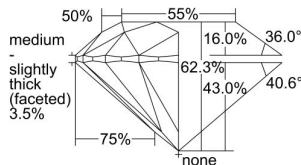

GIA®

FACSIMILE

GIA REPORT 7498585748

Verify this report at GIA.edu

GIA NATURAL DIAMOND DOSSIER®

June 06, 2024
GIA Report Number **7498585748**
Shape and Cutting Style ..... **Round Brilliant**
Measurements ..... **5.38 - 5.41 x 3.36 mm**

GRADING RESULTS

Carat Weight ..... **0.60 carat**
Color Grade ..... **K**
Clarity Grade **S11**
Cut Grade ..... **Excellent**

ADDITIONAL GRADING INFORMATION

Polish ..... **Excellent**
Symmetry ..... **Excellent**
Fluorescence ..... **None**
Clarity Characteristics..... **Crystal, Needle, Cloud, Feather**
Inscription(s): **GIA 7498585748**

PROPORTIONS

Profile to actual proportions

GRADING SCALES

GIA COLOR SCALE	GIA CLARITY SCALE	GIA CUT SCALE	
D	FLAWLESS	EXCELLENT	
E	INTERNALLY FLAWLESS		
F		VVS₁	VERY GOOD
G	VVS₂		
H	VS₁	GOOD	
I	VS₂		
J	S1₁	FAIR	
K	S1₂		
L	I₁	POOR	
M	I₂		
N	I₃		
O			
P			
Q			
R			
S			
T			
U			
V			
W			
X			
Y			
Z