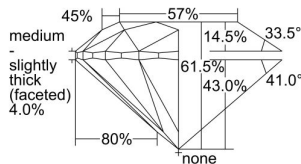

GIA®

FACSIMILE

GIA REPORT 7498592456

Verify this report at GIA.edu

GIA NATURAL DIAMOND DOSSIER®

June 07, 2024
GIA Report Number **7498592456**
Shape and Cutting Style ..... **Round Brilliant**
Measurements ..... **3.63 - 3.65 x 2.24 mm**

GRADING RESULTS

Carat Weight ..... **0.18 carat**
Color Grade ..... **G**
Clarity Grade **VS1**
Cut Grade ..... **Excellent**

ADDITIONAL GRADING INFORMATION

Polish ..... **Excellent**
Symmetry ..... **Excellent**
Fluorescence ..... **None**
Clarity Characteristics..... **Cloud, Pinpoint**
Inscription(s): **GIA 7498592456**

PROPORTIONS

Profile to actual proportions

GRADING SCALES

GIA COLOR SCALE	GIA CLARITY SCALE	GIA CUT SCALE	
D	FLAWLESS	EXCELLENT	
E	INTERNALLY FLAWLESS		
F		VVS₁	VERY GOOD
G	VVS₂		
H	VS₁	GOOD	
I	VS₂		
J	SI₁	FAIR	
K	SI₂		
L	I₁	POOR	
M	I₂		
N	I₃		
O			
P			
Q			
R			
S			
T			
U			
V			
W			
X			
Y			
Z