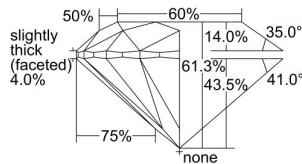

GIA®

FACSIMILE

GIA REPORT 7498596952

Verify this report at GIA.edu

GIA NATURAL DIAMOND DOSSIER®

June 10, 2024
GIA Report Number **7498596952**
Shape and Cutting Style ..... **Round Brilliant**
Measurements ..... **5.06 - 5.09 x 3.11 mm**

GRADING RESULTS

Carat Weight ..... **0.50 carat**
Color Grade ..... **G**
Clarity Grade **VS1**
Cut Grade ..... **Excellent**

ADDITIONAL GRADING INFORMATION

Polish ..... **Excellent**
Symmetry ..... **Excellent**
Fluorescence ..... **None**
Clarity Characteristics..... **Crystal, Feather, Pinpoint**
Inscription(s): **GIA 7498596952**

PROPORTIONS

Profile to actual proportions

GRADING SCALES

GIA COLOR SCALE	GIA CLARITY SCALE	GIA CUT SCALE	
D	FLAWLESS	EXCELLENT	
E	INTERNALLY FLAWLESS		
F		VVS₁	VERY GOOD
G	VVS₂		
H	VS₁	GOOD	
I	VS₂		
J	SI₁	FAIR	
K	SI₂		
L	I₁	POOR	
M	I₂		
N	I₃		
O			
P			
Q			
R			
S			
T			
U			
V			
W			
X			
Y			
Z