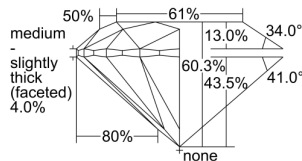

GIA®

FACSIMILE

GIA REPORT

7498599436

Verify this report at GIA.edu

GIA NATURAL DIAMOND DOSSIER®

June 07, 2024
GIA Report Number **7498599436**
Shape and Cutting Style ..... **Round Brilliant**
Measurements ..... **4.61 - 4.65 x 2.79 mm**

GRADING RESULTS

Carat Weight ..... **0.37 carat**
Color Grade ..... **F**
Clarity Grade **VS2**
Cut Grade ..... **Excellent**

ADDITIONAL GRADING INFORMATION

Polish ..... **Excellent**
Symmetry ..... **Excellent**
Fluorescence ..... **None**
Clarity Characteristics..... **Crystal, Cloud, Needle**
Inscription(s): **GIA 7498599436**

PROPORTIONS

Profile to actual proportions

GRADING SCALES

GIA COLOR SCALE	GIA CLARITY SCALE	GIA CUT SCALE
D	FLAWLESS	EXCELLENT
E	FLAWLESS	
F	INTERNALLY FLAWLESS	VERY GOOD
G	VVS₁	
H	VVS₂	GOOD
I	VS₁	
J	VS₂	FAIR
K	SI₁	
L	SI₂	POOR
M	I₁	
N	I₂	
O	I₃	
P		
Q		
R		
S		
T		
U		
V		
W		
X		
Y		
Z