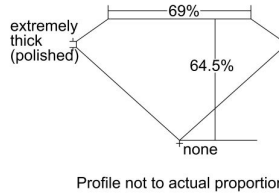

GIA®

FACSIMILE

GIA REPORT

7498600622

Verify this report at GIA.edu

GIA NATURAL DIAMOND DOSSIER®

June 07, 2024
GIA Report Number 7498600622
Shape and Cutting Style ..... Cut-Cornered Rectangular Modified Brilliant
Measurements ..... 5.30 x 4.07 x 2.62 mm

GRADING RESULTS

Carat Weight ..... 0.50 carat
Color Grade ..... H
Clarity Grade VS1

ADDITIONAL GRADING INFORMATION

Polish ..... Excellent
Symmetry ..... Very Good
Fluorescence ..... None
Clarity Characteristics..... Crystal, Cloud, Needle, Pinpoint
Inscription(s): GIA 7498600622

PROPORTIONS

GRADING SCALES

GIA COLOR SCALE		GIA CLARITY SCALE			
COLORLESS	D	VERY VERY SLIGHTLY INCLUDED	FLAWLESS		
	E		INTERNALLY FLAWLESS		
	F	VERY SLIGHTLY INCLUDED	VVS₁		
	G		VVS₂		
	H		VS₁		
	NEAR COLORLESS	I	SLIGHTLY INCLUDED	VS₂	
		J		SI₁	
		FAINT	K	INCLUDED	SI₂
			L		I₁
			M		I₂
VERT LIGHT	N	LIGHT	I₃		
	O				
	P				
	Q				
	R				
	S				
	T				
LIGHT	U				
	V				
	W				
	X				
Y					
Z