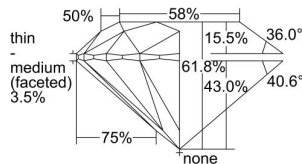

GIA®

FACSIMILE

GIA REPORT

7498603435

Verify this report at GIA.edu

GIA NATURAL DIAMOND DOSSIER®

June 07, 2024
GIA Report Number **7498603435**
Shape and Cutting Style ..... **Round Brilliant**
Measurements ..... **5.14 - 5.16 x 3.18 mm**

GRADING RESULTS

Carat Weight ..... **0.52 carat**
Color Grade ..... **E**
Clarity Grade **S12**
Cut Grade ..... **Excellent**

ADDITIONAL GRADING INFORMATION

Polish ..... **Excellent**
Symmetry ..... **Excellent**
Fluorescence ..... **Faint**
Clarity Characteristics ..... **Crystal, Cloud**
Inscription(s): **GIA 7498603435**

PROPORTIONS

Profile to actual proportions

GRADING SCALES

GIA COLOR SCALE	GIA CLARITY SCALE	GIA CUT SCALE	
D	FLAWLESS	EXCELLENT	
E	INTERNALLY FLAWLESS		
F		VVS₁	VERY GOOD
G	VVS₂		
H	VS₁	GOOD	
I	VS₂		
J	S1₁	FAIR	
K	S1₂		
L	I₁	POOR	
M	I₂		
N	I₃		
O			
P			
Q			
R			
S			
T			
U			
V			
W			
X			
Y			
Z