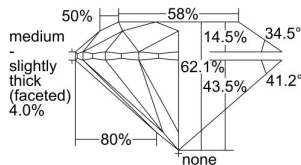

GIA®

FACSIMILE

GIA REPORT

7498609650

Verify this report at GIA.edu

GIA NATURAL DIAMOND DOSSIER®

June 10, 2024
GIA Report Number **7498609650**
Shape and Cutting Style ..... **Round Brilliant**
Measurements ..... **3.80 - 3.82 x 2.37 mm**

GRADING RESULTS

Carat Weight ..... **0.21 carat**
Color Grade ..... **H**
Clarity Grade **VS2**
Cut Grade ..... **Excellent**

ADDITIONAL GRADING INFORMATION

Polish ..... **Excellent**
Symmetry ..... **Excellent**
Fluorescence ..... **None**
Clarity Characteristics ..... **Cloud**
Inscription(s): GIA 7498609650

PROPORTIONS

Profile to actual proportions

GRADING SCALES

GIA COLOR SCALE	GIA CLARITY SCALE	GIA CUT SCALE	
D	FLAWLESS	EXCELLENT	
E	INTERNALLY FLAWLESS		
F		VVS₁	VERY GOOD
G	VVS₂		
H	VS₁	GOOD	
I	VS₂		
J	SI₁	FAIR	
K	SI₂		
L	I₁	POOR	
M	I₂		
N	I₃		
O			
P			
Q			
R			
S			
T			
U			
V			
W			
X			
Y			
Z