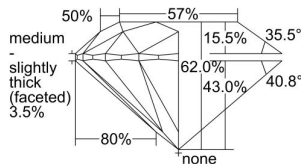

GIA®

FACSIMILE

GIA REPORT

7498615036

Verify this report at GIA.edu

GIA NATURAL DIAMOND DOSSIER®

June 11, 2024
GIA Report Number **7498615036**
Shape and Cutting Style ..... **Round Brilliant**
Measurements ..... **5.44 - 5.47 x 3.38 mm**

GRADING RESULTS

Carat Weight ..... **0.62 carat**
Color Grade ..... **F**
Clarity Grade **S12**
Cut Grade ..... **Excellent**

ADDITIONAL GRADING INFORMATION

Polish ..... **Excellent**
Symmetry ..... **Excellent**
Fluorescence ..... **Faint**
Clarity Characteristics ..... **Cloud, Crystal**
Inscription(s): **GIA 7498615036**

PROPORTIONS

Profile to actual proportions