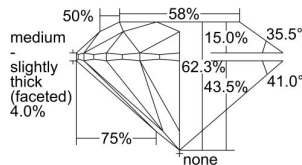

GIA®

FACSIMILE

GIA REPORT

7498617641

Verify this report at GIA.edu

GIA NATURAL DIAMOND DOSSIER®

June 11, 2024
GIA Report Number **7498617641**
Shape and Cutting Style ..... **Round Brilliant**
Measurements ..... **5.06 - 5.10 x 3.17 mm**

GRADING RESULTS

Carat Weight ..... **0.51 carat**
Color Grade ..... **F**
Clarity Grade **VS1**
Cut Grade ..... **Excellent**

ADDITIONAL GRADING INFORMATION

Polish ..... **Excellent**
Symmetry ..... **Excellent**
Fluorescence ..... **Medium Blue**
Clarity Characteristics ..... **Crystal**
Inscription(s): **GIA 7498617641**

PROPORTIONS

Profile to actual proportions

GRADING SCALES

GIA COLOR SCALE

COLORED	D
	E
	F
	G
	H
	I
	J
NEAR COLORLESS	K
	L
	M
	N
	O
	P
	Q
	R
	S
	T
	U
	V
	W
	X
	Y
	Z

GIA CLARITY SCALE

VERY VERY SLIGHTLY INCLUDED	FLAWLESS
	INTERNALLY FLAWLESS
VERY SLIGHTLY INCLUDED	VVS₁
	VVS₂
SLIGHTLY INCLUDED	VS₁
	VS₂
INCLUDED	SI₁
	SI₂
	I₁
	I₂
	I₃

GIA CUT SCALE

EXCELLENT
VERY GOOD
GOOD
FAIR
POOR