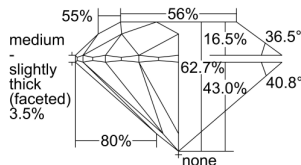

GIA®

FACSIMILE

GIA REPORT 7498618281

Verify this report at GIA.edu

GIA NATURAL DIAMOND DOSSIER®

June 11, 2024
GIA Report Number **7498618281**
Shape and Cutting Style ..... **Round Brilliant**
Measurements ..... **4.33 - 4.36 x 2.73 mm**

GRADING RESULTS

Carat Weight ..... **0.31 carat**
Color Grade ..... **E**
Clarity Grade **VS1**
Cut Grade ..... **Excellent**

ADDITIONAL GRADING INFORMATION

Polish ..... **Excellent**
Symmetry ..... **Excellent**
Fluorescence ..... **None**
Clarity Characteristics..... **Crystal, Pinpoint**
Inscription(s): **GIA 7498618281**

PROPORTIONS

Profile to actual proportions

GRADING SCALES

GIA COLOR SCALE

COLORLESS	D
	E
	F
	G
	H
	I
	J
NEAR COLORLESS	K
	L
Faint	M
	N
	O
	P
	Q
	R
	S
	T
	U
	V
	W
	X
	Y
Light	Z

GIA CLARITY SCALE

FLAWLESS	INTERNAL FLAWLESS	
		FLAWLESS
VERY VERY SLIGHTLY INCLUDED	VVS₁	
	VVS₂	
VERY SLIGHTLY INCLUDED	VS₁	
	VS₂	
SLIGHTLY INCLUDED	SI₁	
	SI₂	
INCLUDED	I₁	
	I₂	
	I₃	

GIA CUT SCALE

EXCELLENT
VERY GOOD
GOOD
FAIR
POOR