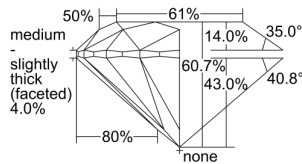

GIA®

FACSIMILE

GIA REPORT

7498620351

Verify this report at GIA.edu

GIA NATURAL DIAMOND DOSSIER®

June 11, 2024
GIA Report Number **7498620351**
Shape and Cutting Style ..... **Round Brilliant**
Measurements ..... **4.81 - 4.83 x 2.93 mm**

GRADING RESULTS

Carat Weight ..... **0.42 carat**
Color Grade ..... **I**
Clarity Grade **VS2**
Cut Grade ..... **Excellent**

ADDITIONAL GRADING INFORMATION

Polish ..... **Excellent**
Symmetry ..... **Excellent**
Fluorescence ..... **Faint**
Clarity Characteristics..... **Crystal, Cloud, Needle**
Inscription(s): **GIA 7498620351**

PROPORTIONS

Profile to actual proportions

GRADING SCALES

GIA COLOR SCALE

COLORESS	D
	E
	F
	G
	H
	I
	J
NEAR COLORESS	K
	L
FAIN	M
	N
	O
	P
	Q
VERY LIGHT	R
	S
	T
	U
	V
	W
	X
	Y
LIGHT	Z

GIA CLARITY SCALE

FLAWLESS	INTERNAL FLAWLESS	
		FLAWLESS
VERY VERY SLIGHTLY INCLUDED	VVS₁	
	VVS₂	
VERY SLIGHTLY INCLUDED	VS₁	
	VS₂	
SLIGHTLY INCLUDED	SI₁	
	SI₂	
INCLUDED	I₁	
	I₂	
	I₃	

GIA CUT SCALE

EXCELLENT
VERY GOOD
GOOD
FAIR
POOR