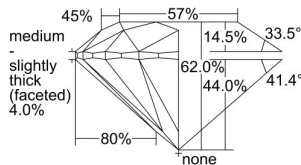

GIA®

FACSIMILE

GIA REPORT 7498624075

Verify this report at GIA.edu

GIA NATURAL DIAMOND DOSSIER®

June 11, 2024
GIA Report Number **7498624075**
Shape and Cutting Style ..... **Round Brilliant**
Measurements ..... **3.94 - 3.96 x 2.45 mm**

GRADING RESULTS

Carat Weight ..... **0.23 carat**
Color Grade ..... **D**
Clarity Grade **S11**
Cut Grade ..... **Excellent**

ADDITIONAL GRADING INFORMATION

Polish ..... **Excellent**
Symmetry ..... **Excellent**
Fluorescence ..... **None**
Clarity Characteristics ..... **Crystal**
Inscription(s): **GIA 7498624075**

PROPORTIONS

Profile to actual proportions

GRADING SCALES

GIA COLOR SCALE	GIA CLARITY SCALE	GIA CUT SCALE	
D	FLAWLESS	EXCELLENT	
E	INTERNALLY FLAWLESS		
F		VVS₁	VERY GOOD
G	VVS₂		
H	VS₁	GOOD	
I	VS₂		
J	S1₁	FAIR	
K	S1₂		
L	I₁	POOR	
M	I₂		
N	I₃		
O			
P			
Q			
R			
S			
T			
U			
V			
W			
X			
Y			
Z