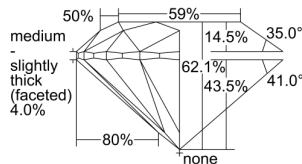

GIA®

FACSIMILE

GIA REPORT

7498633178

Verify this report at GIA.edu

GIA NATURAL DIAMOND DOSSIER®

June 12, 2024

GIA Report Number **7498633178**

Shape and Cutting Style ..... **Round Brilliant**

Measurements ..... **6.18 - 6.22 x 3.85 mm**

GRADING RESULTS

Carat Weight ..... **0.92 carat**

Color Grade ..... **K**

Clarity Grade **S11**

Cut Grade ..... **Excellent**

ADDITIONAL GRADING INFORMATION

Polish ..... **Excellent**

Symmetry ..... **Excellent**

Fluorescence ..... **None**

Clarity Characteristics..... **Crystal**

Inscription(s): **GIA 7498633178**

PROPORTIONS

Profile to actual proportions