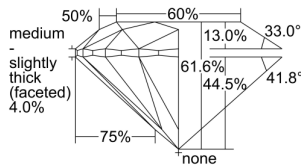

GIA®

FACSIMILE

GIA REPORT

7498638281

Verify this report at GIA.edu

GIA NATURAL DIAMOND DOSSIER®

June 13, 2024
GIA Report Number **7498638281**
Shape and Cutting Style ..... **Round Brilliant**
Measurements ..... **4.49 - 4.50 x 2.77 mm**

GRADING RESULTS

Carat Weight ..... **0.34 carat**
Color Grade ..... **F**
Clarity Grade **VS2**
Cut Grade ..... **Excellent**

ADDITIONAL GRADING INFORMATION

Polish ..... **Excellent**
Symmetry ..... **Excellent**
Fluorescence ..... **None**
Clarity Characteristics ..... **Cloud, Crystal**
Inscription(s): **GIA 7498638281**

PROPORTIONS

Profile to actual proportions

GRADING SCALES

GIA COLOR SCALE	GIA CLARITY SCALE	GIA CUT SCALE
D	FLAWLESS	EXCELLENT
E	FLAWLESS	
F	INTERNALLY FLAWLESS	VERY GOOD
G	FLAWLESS	
H	VVS₁	GOOD
I	VVS₂	
J	VS₁	FAIR
K	VS₂	
L	SI₁	POOR
M	SI₂	
N	I₁	
O	I₂	
P	I₃	
Q		
R		
S		
T		
U		
V		
W		
X		
Y		
Z