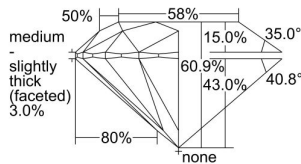

GIA®

FACSIMILE

GIA REPORT 7498642398

Verify this report at GIA.edu

GIA NATURAL DIAMOND DOSSIER®

June 14, 2024
GIA Report Number **7498642398**
Shape and Cutting Style ..... **Round Brilliant**
Measurements ..... **3.70 - 3.72 x 2.26 mm**

GRADING RESULTS

Carat Weight ..... **0.19 carat**
Color Grade ..... **G**
Clarity Grade **VVS2**
Cut Grade ..... **Excellent**

ADDITIONAL GRADING INFORMATION

Polish ..... **Excellent**
Symmetry ..... **Excellent**
Fluorescence ..... **Faint**
Clarity Characteristics ..... **Cloud**
Inscription(s): **GIA 7498642398**

PROPORTIONS

Profile to actual proportions

GRADING SCALES

GIA COLOR SCALE	GIA CLARITY SCALE	GIA CUT SCALE	
D	FLAWLESS	EXCELLENT	
E	INTERNALLY FLAWLESS		
F		VVS₁	VERY GOOD
G	VVS₂		
H	VS₁	GOOD	
I	VS₂		
J	SI₁	FAIR	
K	SI₂		
L	I₁	POOR	
M	I₂		
N	I₃		
O			
P			
Q			
R			
S			
T			
U			
V			
W			
X			
Y			
Z