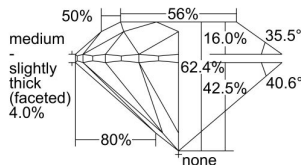

GIA®

FACSIMILE

GIA REPORT 7498650758

Verify this report at GIA.edu

GIA NATURAL DIAMOND DOSSIER®

June 14, 2024
GIA Report Number **7498650758**
Shape and Cutting Style ..... **Round Brilliant**
Measurements ..... **4.39 - 4.41 x 2.74 mm**

GRADING RESULTS

Carat Weight ..... **0.33 carat**
Color Grade ..... **F**
Clarity Grade **VS1**
Cut Grade ..... **Excellent**

ADDITIONAL GRADING INFORMATION

Polish ..... **Excellent**
Symmetry ..... **Excellent**
Fluorescence ..... **None**
Clarity Characteristics..... **Cloud, Crystal**
Inscription(s): **GIA 7498650758**

PROPORTIONS

Profile to actual proportions

GRADING SCALES

GIA COLOR SCALE

COLOURESS	D
	E
	F
	G
	H
	I
	J
NEAR COLOURESS	K
	L
Faint	M
	N
	O
	P
Very Light	Q
	R
	S
	T
	U
	V
	W
	X
	Y
Light	Z

GIA CLARITY SCALE

VERY VERY SLIGHTLY INCLUDED	FLAWLESS
	INTERNALLY FLAWLESS
VERY SLIGHTLY INCLUDED	VVS₁
	VVS₂
SLIGHTLY INCLUDED	VS₁
	VS₂
INCLUDED	SI₁
	SI₂
	I₁
	I₂
	I₃

GIA CUT SCALE

EXCELLENT
VERY GOOD
GOOD
FAIR
POOR