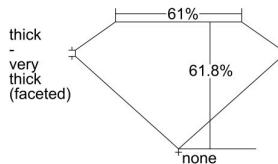

GIA®

FACSIMILE

GIA REPORT 7498653207

Verify this report at GIA.edu

GIA NATURAL DIAMOND DOSSIER®

June 13, 2024
GIA Report Number **7498653207**
Shape and Cutting Style ..... **Marquise Brilliant**
Measurements ..... **9.25 x 4.89 x 3.02 mm**

GRADING RESULTS

Carat Weight ..... **0.83 carat**
Color Grade ..... **F**
Clarity Grade **VS1**

ADDITIONAL GRADING INFORMATION

Polish ..... **Excellent**
Symmetry ..... **Excellent**
Fluorescence ..... **None**
Clarity Characteristics..... **Crystal, Cloud, Pinpoint**
Inscription(s): **GIA 7498653207**

PROPORTIONS

Profile not to actual proportions

GRADING SCALES

GIA COLOR SCALE		GIA CLARITY SCALE			
COLORLESS	D	VERY VERY SLIGHTLY INCLUDED	FLAWLESS		
	E		INTERNALLY FLAWLESS		
	F		VS₁		
	NEAR COLORLESS	G	VERY SLIGHTLY INCLUDED	VS₂	
		H		VS₁	
		FANT	I	SLIGHTLY INCLUDED	VS₂
			J		SI₁
	K		SI₂		
	VERT LIGHT		L	INCLUDED	I₁
		M	I₂		
N		I₃			
LIGHT		O			
		P			
		Q			
		R			
	S				
	T				
	U				
V					
W					
X					
Y					
Z