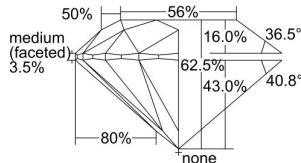

GIA®

FACSIMILE

GIA REPORT 7498660921

Verify this report at GIA.edu

GIA NATURAL DIAMOND DOSSIER®

June 14, 2024
GIA Report Number **7498660921**
Shape and Cutting Style ..... **Round Brilliant**
Measurements ..... **5.00 - 5.02 x 3.13 mm**

GRADING RESULTS

Carat Weight ..... **0.48 carat**
Color Grade ..... **G**
Clarity Grade **S11**
Cut Grade ..... **Excellent**

ADDITIONAL GRADING INFORMATION

Polish ..... **Excellent**
Symmetry ..... **Excellent**
Fluorescence ..... **None**
Clarity Characteristics ..... **Cloud**
Inscription(s): **GIA 7498660921**

PROPORTIONS

Profile to actual proportions

GRADING SCALES

GIA COLOR SCALE

COLORED	D
	E
	F
	G
	H
	I
	J
NEAR COLORLESS	K
	L
	M
	N
	O
	P
	Q
	R
	S
	T
	U
	V
	W
	X
	Y
	Z

GIA CLARITY SCALE

FLAWLESS	VERY VERY SLIGHTLY INCLUDED	VVS₁	VVS₂	VS₁	VS₂	SI₁	SI₂	I₁	I₂	I₃	
											INTERNALLY FLAWLESS

GIA CUT SCALE

EXCELLENT
VERY GOOD
GOOD
FAIR
POOR