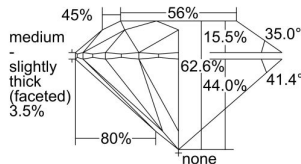

GIA®

FACSIMILE

GIA REPORT 7498667769

Verify this report at GIA.edu

GIA NATURAL DIAMOND DOSSIER®

June 17, 2024
GIA Report Number **7498667769**
Shape and Cutting Style ..... **Round Brilliant**
Measurements ..... **4.29 - 4.31 x 2.69 mm**

GRADING RESULTS

Carat Weight ..... **0.30 carat**
Color Grade ..... **D**
Clarity Grade **S12**
Cut Grade ..... **Excellent**

ADDITIONAL GRADING INFORMATION

Polish ..... **Excellent**
Symmetry ..... **Excellent**
Fluorescence ..... **Medium Blue**
Clarity Characteristics ..... **Cloud, Crystal**
Inscription(s): **GIA 7498667769**

PROPORTIONS

Profile to actual proportions