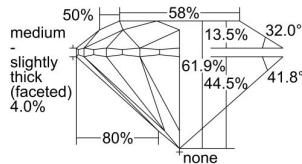

GIA®

FACSIMILE

GIA REPORT

7498684209

Verify this report at GIA.edu

GIA NATURAL DIAMOND DOSSIER®

July 03, 2024

GIA Report Number 7498684209

Shape and Cutting Style ..... Round Brilliant

Measurements ..... 5.36 - 5.39 x 3.33 mm

GRADING RESULTS

Carat Weight ..... 0.58 carat

Color Grade ..... G

Clarity Grade VS1

Cut Grade ..... Excellent

ADDITIONAL GRADING INFORMATION

Polish ..... Excellent

Symmetry ..... Excellent

Fluorescence ..... Medium Blue

Clarity Characteristics.. Crystal, Feather, Cloud, Indented Natural

Inscription(s): GIA 7498684209

PROPORTIONS

Profile to actual proportions

GRADING SCALES

GIA COLOR SCALE

COLORESS	D
	E
	F
	G
	H
	I
	J
NEAR COLORESS	K
	L
Faint	M
	N
	O
	P
	Q
Very Light	R
	S
	T
	U
	V
	W
	X
	Y
Light	Z

GIA CLARITY SCALE

VERY VERY SLIGHTLY INCLUDED	FLAWLESS
	INTERNALLY FLAWLESS
VERY SLIGHTLY INCLUDED	VVS₁
	VVS₂
SLIGHTLY INCLUDED	VS₁
	VS₂
INCLUDED	SI₁
	SI₂
	I₁
	I₂
	I₃

GIA CUT SCALE

EXCELLENT
VERY GOOD
GOOD
FAIR
POOR