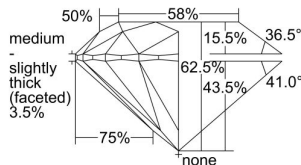

GIA®

FACSIMILE

GIA REPORT 7498688855

Verify this report at GIA.edu

GIA NATURAL DIAMOND DOSSIER®

June 18, 2024
GIA Report Number **7498688855**
Shape and Cutting Style ..... **Round Brilliant**
Measurements ..... **5.71 - 5.76 x 3.59 mm**

GRADING RESULTS

Carat Weight ..... **0.73 carat**
Color Grade ..... **J**
Clarity Grade **VVS1**
Cut Grade ..... **Excellent**

ADDITIONAL GRADING INFORMATION

Polish ..... **Excellent**
Symmetry ..... **Excellent**
Fluorescence ..... **Faint**
Clarity Characteristics ..... **Pinpoint**
Inscription(s): **GIA 7498688855**

PROPORTIONS

Profile to actual proportions