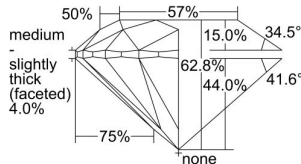

GIA®

FACSIMILE

GIA REPORT

7498691840

Verify this report at GIA.edu

GIA NATURAL DIAMOND DOSSIER®

June 18, 2024
GIA Report Number **7498691840**
Shape and Cutting Style ..... **Round Brilliant**
Measurements ..... **4.28 - 4.30 x 2.69 mm**

GRADING RESULTS

Carat Weight ..... **0.30 carat**
Color Grade ..... **F**
Clarity Grade **S12**
Cut Grade ..... **Excellent**

ADDITIONAL GRADING INFORMATION

Polish ..... **Excellent**
Symmetry ..... **Excellent**
Fluorescence ..... **None**
Clarity Characteristics..... **Cloud, Crystal**
Inscription(s): **GIA 7498691840**

PROPORTIONS

Profile to actual proportions

GRADING SCALES

GIA COLOR SCALE

COLORESS	D
	E
	F
	G
	H
	I
	J
NEAR COLORESS	K
	L
Faint	M
	N
	O
	P
	Q
	R
	S
	T
	U
	V
	W
	X
	Y
Light	Z

GIA CLARITY SCALE

VERY VERY SLIGHTLY INCLUDED	FLAWLESS
	INTERNALLY FLAWLESS
VERY SLIGHTLY INCLUDED	VVS₁
	VVS₂
SLIGHTLY INCLUDED	VS₁
	VS₂
INCLUDED	I₁
	I₂
	I₃

GIA CUT SCALE

EXCELLENT
VERY GOOD
GOOD
FAIR
POOR