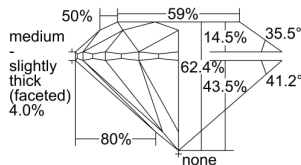

GIA®

FACSIMILE

GIA REPORT

7498696923

Verify this report at GIA.edu

GIA NATURAL DIAMOND DOSSIER®

June 18, 2024
GIA Report Number **7498696923**
Shape and Cutting Style ..... **Round Brilliant**
Measurements ..... **4.38 - 4.41 x 2.74 mm**

GRADING RESULTS

Carat Weight ..... **0.33 carat**
Color Grade ..... **F**
Clarity Grade **VS1**
Cut Grade ..... **Excellent**

ADDITIONAL GRADING INFORMATION

Polish ..... **Excellent**
Symmetry ..... **Excellent**
Fluorescence ..... **Faint**
Clarity Characteristics..... **Crystal, Cloud, Pinpoint**
Inscription(s): **GIA 7498696923**

PROPORTIONS

Profile to actual proportions

GRADING SCALES

GIA COLOR SCALE	GIA CLARITY SCALE	GIA CUT SCALE
D	FLAWLESS	EXCELLENT
E	FLAWLESS	
F	INTERNALLY FLAWLESS	VERY GOOD
G	FLAWLESS	
H	VVS₁	GOOD
I	VVS₂	
J	VS₁	FAIR
K	VS₂	
L	SI₁	POOR
M	SI₂	
N	I₁	
O	I₂	
P	I₃	
Q		
R		
S		
T		
U		
V		
W		
X		
Y		
Z