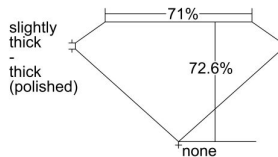

GIA®

FACSIMILE

GIA REPORT

7498704055

Verify this report at gia.edu

GIA NATURAL DIAMOND DOSSIER®

June 19, 2024
GIA Report Number 7498704055
Shape and Cutting Style ..... Square Modified Brilliant
Measurements ..... 4.67 x 4.64 x 3.37 mm

GRADING RESULTS

Carat Weight ..... 0.60 carat
Color Grade I
Clarity Grade VVS1

ADDITIONAL GRADING INFORMATION

Polish ..... Excellent
Symmetry ..... Very Good
Fluorescence ..... None
Clarity Characteristics ..... Pinpoint, Feather
Inscription(s): GIA 7498704055

PROPORTIONS

Profile not to actual proportions

GRADING SCALES

GIA COLOR SCALE		GIA CLARITY SCALE			
COLORLESS	D	VERY VERY SLIGHTLY INCLUDED	FLAWLESS		
	E		INTERNALLY FLAWLESS		
	F		VVS₁		
	NEAR COLORLESS	G	VERY SLIGHTLY INCLUDED	VVS₂	
		H		VS₁	
		FAINT	I	SLIGHTLY INCLUDED	VS₂
			J		SI₁
	K		SI₂		
	VERT LIGHT		L	INCLUDED	I₁
			M		I₂
N			I₃		
O					
P					
Q					
R					
LIGHT	S				
	T				
	U				
	V				
	W				
	X				
Y					
Z