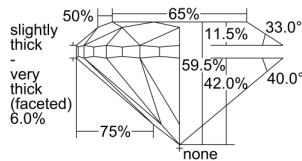

GIA®

FACSIMILE

GIA REPORT 7498715224

Verify this report at GIA.edu

GIA NATURAL DIAMOND DOSSIER®

June 20, 2024
GIA Report Number **7498715224**
Shape and Cutting Style ..... **Round Brilliant**
Measurements ..... **4.25 - 4.28 x 2.54 mm**

GRADING RESULTS

Carat Weight ..... **0.30 carat**
Color Grade ..... **H**
Clarity Grade **S11**
Cut Grade ..... **Good**

ADDITIONAL GRADING INFORMATION

Polish ..... **Excellent**
Symmetry ..... **Very Good**
Fluorescence ..... **None**
Clarity Characteristics..... **Cloud**
Inscription(s): **GIA 7498715224**

PROPORTIONS

Profile to actual proportions

GRADING SCALES

GIA COLOR SCALE	GIA CLARITY SCALE	GIA CUT SCALE	
D	FLAWLESS	EXCELLENT	
E	INTERNALLY FLAWLESS		
F		VVS₁	VERY GOOD
G	VVS₂		
H	VS₁	GOOD	
I	VS₂		
J	S1₁	FAIR	
K	S1₂		
L	I₁	POOR	
M	I₂		
N	I₃		
O			
P			
Q			
R			
S			
T			
U			
V			
W			
X			
Y			
Z