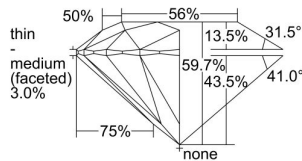

GIA®

FACSIMILE

GIA REPORT

7498716649

Verify this report at GIA.edu

GIA NATURAL DIAMOND DOSSIER®

June 22, 2024
GIA Report Number **7498716649**
Shape and Cutting Style ..... **Round Brilliant**
Measurements ..... **4.42 - 4.45 x 2.65 mm**

GRADING RESULTS

Carat Weight ..... **0.31 carat**
Color Grade ..... **G**
Clarity Grade **VVS1**
Cut Grade ..... **Excellent**

ADDITIONAL GRADING INFORMATION

Polish ..... **Excellent**
Symmetry ..... **Excellent**
Fluorescence ..... **None**
Clarity Characteristics..... **Pinpoint, Feather**
Inscription(s): **GIA 7498716649**

PROPORTIONS

Profile to actual proportions

GRADING SCALES

GIA COLOR SCALE	GIA CLARITY SCALE	GIA CUT SCALE	
D	FLAWLESS	EXCELLENT	
E	INTERNALLY FLAWLESS		
F		VVS₁	VERY GOOD
G	VVS₂		
H	VS₁	GOOD	
I	VS₂		
J	SI₁	FAIR	
K	SI₂		
L	I₁	POOR	
M	I₂		
N	I₃		
O			
P			
Q			
R			
S			
T			
U			
V			
W			
X			
Y			
Z