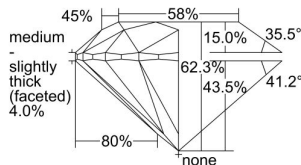

GIA®

FACSIMILE

GIA REPORT 7498720730

Verify this report at GIA.edu

GIA NATURAL DIAMOND DOSSIER®

June 21, 2024
GIA Report Number **7498720730**
Shape and Cutting Style ..... **Round Brilliant**
Measurements ..... **5.36 - 5.39 x 3.35 mm**

GRADING RESULTS

Carat Weight ..... **0.60 carat**
Color Grade ..... **H**
Clarity Grade **S12**
Cut Grade ..... **Excellent**

ADDITIONAL GRADING INFORMATION

Polish ..... **Excellent**
Symmetry ..... **Excellent**
Fluorescence ..... **Faint**
Clarity Characteristics ..... **Crystal**
Inscription(s): **GIA 7498720730**

PROPORTIONS

Profile to actual proportions

GRADING SCALES

GIA COLOR SCALE

COLORLESS	D
	E
	F
	G
	H
	I
	J
NEAR COLORLESS	K
	L
FAIN	M
	N
	O
	P
VERY LIGHT	Q
	R
	S
	T
	U
	V
	W
	X
	Y
LIGHT	Z

GIA CLARITY SCALE

FLAWLESS	VERY VERY SLIGHTLY INCLUDED	VVS₁	VVS₂	VS₁	VS₂	SI₁	SI₂	I₁	I₂	I₃	
											INTERNAL FLAWLESS

GIA CUT SCALE

EXCELLENT
VERY GOOD
GOOD
FAIR
POOR