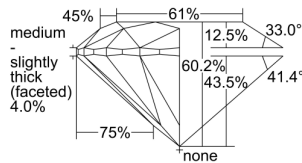

GIA®

FACSIMILE

GIA REPORT 7498720921

Verify this report at GIA.edu

GIA NATURAL DIAMOND DOSSIER®

June 22, 2024
GIA Report Number 7498720921
Shape and Cutting Style ..... Round Brilliant
Measurements ..... 4.33 - 4.35 x 2.61 mm

GRADING RESULTS

Carat Weight ..... 0.30 carat
Color Grade ..... F
Clarity Grade SI2
Cut Grade ..... Excellent

ADDITIONAL GRADING INFORMATION

Polish ..... Excellent
Symmetry ..... Excellent
Fluorescence ..... None
Clarity Characteristics ..... Crystal, Cloud
Inscription(s): GIA 7498720921

PROPORTIONS

Profile to actual proportions

GRADING SCALES

GIA COLOR SCALE	GIA CLARITY SCALE	GIA CUT SCALE	
D	FLAWLESS	EXCELLENT	
E	INTERNALLY FLAWLESS		
F		VVS₁	VERY GOOD
G	VVS₂		
H	VS₁	GOOD	
I	VS₂		
J	SI₁	FAIR	
K	SI₂		
L	I₁	POOR	
M	I₂		
N	I₃		
O			
P			
Q			
R			
S			
T			
U			
V			
W			
X			
Y			
Z