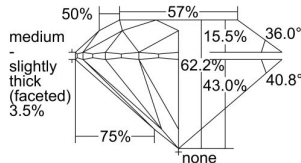

GIA®

FACSIMILE

GIA REPORT 7498724073

Verify this report at GIA.edu

GIA NATURAL DIAMOND DOSSIER®

June 21, 2024
GIA Report Number **7498724073**
Shape and Cutting Style ..... **Round Brilliant**
Measurements ..... **4.31 - 4.34 x 2.69 mm**

GRADING RESULTS

Carat Weight ..... **0.31 carat**
Color Grade ..... **G**
Clarity Grade **S11**
Cut Grade ..... **Excellent**

ADDITIONAL GRADING INFORMATION

Polish ..... **Excellent**
Symmetry ..... **Excellent**
Fluorescence ..... **None**
Clarity Characteristics ..... **Crystal**
Inscription(s): **GIA 7498724073**

PROPORTIONS

Profile to actual proportions