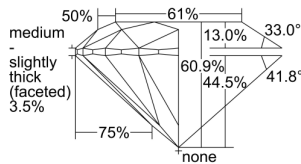

GIA®

FACSIMILE

GIA REPORT 7498724688

Verify this report at GIA.edu

GIA NATURAL DIAMOND DOSSIER®

June 21, 2024
GIA Report Number **7498724688**
Shape and Cutting Style ..... **Round Brilliant**
Measurements ..... **4.36 - 4.39 x 2.66 mm**

GRADING RESULTS

Carat Weight ..... **0.31 carat**
Color Grade ..... **D**
Clarity Grade **VVS1**
Cut Grade ..... **Excellent**

ADDITIONAL GRADING INFORMATION

Polish ..... **Excellent**
Symmetry ..... **Excellent**
Fluorescence ..... **Strong Blue**
Clarity Characteristics ..... **Pinpoint**
Inscription(s): **GIA 7498724688**

PROPORTIONS

Profile to actual proportions

GRADING SCALES

GIA COLOR SCALE	GIA CLARITY SCALE	GIA CUT SCALE	
D	FLAWLESS	EXCELLENT	
E	INTERNALLY FLAWLESS		
F		VVS₁	VERY GOOD
G	VVS₂		
H	VS₁	GOOD	
I	VS₂		
J	SI₁	FAIR	
K	SI₂		
L	I₁	POOR	
M	I₂		
N	I₃		
O			
P			
Q			
R			
S			
T			
U			
V			
W			
X			
Y			
Z