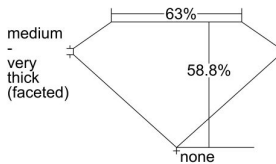

GIA®

FACSIMILE

GIA REPORT 7498725514

Verify this report at GIA.edu

GIA NATURAL DIAMOND DOSSIER®

June 21, 2024
GIA Report Number **7498725514**
Shape and Cutting Style ..... **Pear Brilliant**
Measurements ..... **7.63 x 4.74 x 2.79 mm**

GRADING RESULTS

Carat Weight ..... **0.60 carat**
Color Grade ..... **H**
Clarity Grade **VS1**

ADDITIONAL GRADING INFORMATION

Polish ..... **Excellent**
Symmetry ..... **Very Good**
Fluorescence ..... **None**
Clarity Characteristics..... **Feather, Needle**
Inscription(s): **GIA 7498725514**

PROPORTIONS

Profile not to actual proportions

GRADING SCALES

GIA COLOR SCALE		GIA CLARITY SCALE			
COLORLESS	D	VERY VERY SLIGHTLY INCLUDED	FLAWLESS		
	E		INTERNALLY FLAWLESS		
	F	VERY SLIGHTLY INCLUDED	VVS₁		
	G		VVS₂		
	H		VS₁		
	NEAR COLORLESS	I	SLIGHTLY INCLUDED	VS₂	
		J		SI₁	
		FAINT	K	INCLUDED	SI₂
			L		I₁
			M		I₂
VERY LIGHT	N	LIGHT	I₃		
	O				
	P				
	Q				
	R				
	S				
	T				
LIGHT	U				
	V				
	W				
	X				
Y					
Z