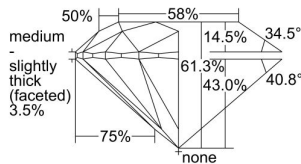

GIA®

FACSIMILE

GIA REPORT

7498726580

Verify this report at GIA.edu

GIA NATURAL DIAMOND DOSSIER®

June 24, 2024
GIA Report Number **7498726580**
Shape and Cutting Style ..... **Round Brilliant**
Measurements ..... **5.21 - 5.23 x 3.20 mm**

GRADING RESULTS

Carat Weight ..... **0.53 carat**
Color Grade ..... **E**
Clarity Grade **VS2**
Cut Grade ..... **Excellent**

ADDITIONAL GRADING INFORMATION

Polish ..... **Excellent**
Symmetry ..... **Excellent**
Fluorescence ..... **None**
Clarity Characteristics ..... **Cloud**
Inscription(s): GIA 7498726580

PROPORTIONS

Profile to actual proportions

GRADING SCALES

GIA COLOR SCALE

COLORED
D
E
F
G
H
I
J
K
L
M
N
O
P
R
S
T
U
V
W
X
Y
Z

GIA CLARITY SCALE

FLAWLESS
INTERNALLY FLAWLESS
VVS₁
VVS₂
VS₁
VS₂
SI₁
SI₂
I₁
I₂
I₃

GIA CUT SCALE

EXCELLENT
VERY GOOD
GOOD
FAIR
POOR