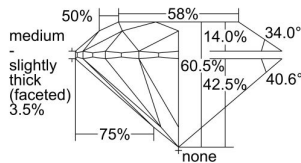

GIA®

FACSIMILE

GIA REPORT 7498727470

Verify this report at GIA.edu

GIA NATURAL DIAMOND DOSSIER®

June 21, 2024
GIA Report Number **7498727470**
Shape and Cutting Style ..... **Round Brilliant**
Measurements ..... **4.42 - 4.44 x 2.68 mm**

GRADING RESULTS

Carat Weight ..... **0.32 carat**
Color Grade ..... **H**
Clarity Grade **VS1**
Cut Grade ..... **Excellent**

ADDITIONAL GRADING INFORMATION

Polish ..... **Excellent**
Symmetry ..... **Excellent**
Fluorescence ..... **None**
Clarity Characteristics..... **Crystal, Cloud, Needle, Pinpoint**
Inscription(s): **GIA 7498727470**

PROPORTIONS

Profile to actual proportions

GRADING SCALES

GIA COLOR SCALE	GIA CLARITY SCALE	GIA CUT SCALE	
D	FLAWLESS	EXCELLENT	
E	INTERNALLY FLAWLESS		
F		VVS₁	VERY GOOD
G	VVS₂		
H	VS₁	GOOD	
I	VS₂		
J	SI₁	FAIR	
K	SI₂		
L	I₁	POOR	
M	I₂		
N	I₃		
O			
P			
Q			
R			
S			
T			
U			
V			
W			
X			
Y			
Z