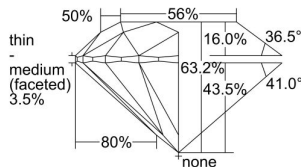

GIA®

FACSIMILE

GIA REPORT 7498730566

Verify this report at gia.edu

GIA NATURAL DIAMOND DOSSIER®

June 25, 2024
GIA Report Number **7498730566**
Shape and Cutting Style ..... **Round Brilliant**
Measurements ..... **5.89 - 5.91 x 3.73 mm**

GRADING RESULTS

Carat Weight ..... **0.80 carat**
Color Grade ..... **H**
Clarity Grade **VS2**
Cut Grade ..... **Excellent**

ADDITIONAL GRADING INFORMATION

Polish ..... **Excellent**
Symmetry ..... **Excellent**
Fluorescence ..... **None**
Clarity Characteristics..... **Crystal, Cloud, Indented Natural**
Inscription(s): **GIA 7498730566**

PROPORTIONS

Profile to actual proportions

GRADING SCALES

GIA COLOR SCALE	GIA CLARITY SCALE	GIA CUT SCALE	
D	FLAWLESS	EXCELLENT	
E	INTERNALLY FLAWLESS		
F		VVS₁	VERY GOOD
G	VVS₂		
H	VS₁	GOOD	
I	VS₂		
J	SI₁	FAIR	
K	SI₂		
L	I₁	POOR	
M	I₂		
N	I₃		
O			
P			
Q			
R			
S			
T			
U			
V			
W			
X			
Y			
Z