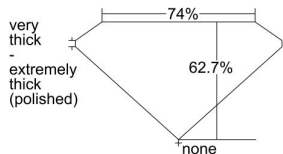

GIA®

FACSIMILE

GIA REPORT

7498733444

Verify this report at GIA.edu

GIA NATURAL DIAMOND DOSSIER®

June 24, 2024
GIA Report Number 7498733444
Shape and Cutting Style ..... Emerald Cut
Measurements ..... 3.96 x 2.77 x 1.74 mm

GRADING RESULTS

Carat Weight ..... 0.18 carat
Color Grade ..... F
Clarity Grade VS1

ADDITIONAL GRADING INFORMATION

Polish ..... Good
Symmetry ..... Good
Fluorescence ..... None
Clarity Characteristics..... Crystal, Needle, Cloud
Inscription(s): GIA 7498733444

PROPORTIONS

Profile not to actual proportions

GRADING SCALES

GIA COLOR SCALE		GIA CLARITY SCALE			
COLORLESS	D	VERY VERY SLIGHTLY INCLUDED	FLAWLESS		
	E		INTERNALLY FLAWLESS		
	F	VERY SLIGHTLY INCLUDED	VVS₁		
	G		VVS₂		
	H		VS₁		
	NEAR COLORLESS	I	SLIGHTLY INCLUDED	VS₂	
		J		SI₁	
		FAINT	K	INCLUDED	SI₂
			L		I₁
			M		I₂
VERT LIGHT	N	LIGHT	I₃		
	O				
	P				
	Q				
	R