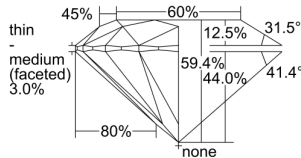

GIA®

FACSIMILE

GIA REPORT 7498739332

Verify this report at GIA.edu

GIA NATURAL DIAMOND DOSSIER®

June 25, 2024
GIA Report Number **7498739332**
Shape and Cutting Style ..... **Round Brilliant**
Measurements ..... **5.10 - 5.12 x 3.04 mm**

GRADING RESULTS

Carat Weight ..... **0.47 carat**
Color Grade ..... **H**
Clarity Grade **S11**
Cut Grade ..... **Excellent**

ADDITIONAL GRADING INFORMATION

Polish ..... **Excellent**
Symmetry ..... **Excellent**
Fluorescence ..... **Faint**
Clarity Characteristics..... **Feather, Cloud**
Inscription(s): **GIA 7498739332**

PROPORTIONS

Profile to actual proportions

GRADING SCALES

GIA COLOR SCALE	GIA CLARITY SCALE	GIA CUT SCALE	
D	FLAWLESS	EXCELLENT	
E	INTERNALLY FLAWLESS		
F		VVS₁	VERY GOOD
G	VVS₂		
H	VS₁	GOOD	
I	VS₂		
J	S1₁	FAIR	
K	S1₂		
L	I₁	POOR	
M	I₂		
N	I₃		
O			
P			
Q			
R			
S			
T			
U			
V			
W			
X			
Y			
Z