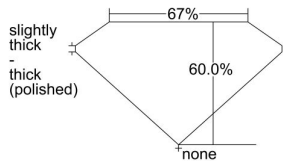

GIA®

FACSIMILE

GIA REPORT

7498740738

Verify this report at GIA.edu

GIA NATURAL DIAMOND DOSSIER®

June 25, 2024
GIA Report Number **7498740738**
Shape and Cutting Style ..... **Cut-Cornered Rectangular Modified Brilliant**
Measurements ..... **5.85 x 4.51 x 2.71 mm**

GRADING RESULTS

Carat Weight ..... **0.60 carat**
Color Grade ..... **G**
Clarity Grade **VVS1**

ADDITIONAL GRADING INFORMATION

Polish ..... **Excellent**
Symmetry ..... **Very Good**
Fluorescence ..... **None**
Clarity Characteristics ..... **Feather**
Inscription(s): **GIA 7498740738**

PROPORTIONS

Profile not to actual proportions

GRADING SCALES

GIA COLOR SCALE		GIA CLARITY SCALE			
COLORLESS	D	VERY VERY SLIGHTLY INCLUDED	FLAWLESS		
	E		INTERNALLY FLAWLESS		
	F	VERY SLIGHTLY INCLUDED	VVS₁		
	G		VVS₂		
	H		VS₁		
	NEAR COLORLESS	I	SLIGHTLY INCLUDED	VS₂	
		J		SI₁	
		FAINT	K	INCLUDED	SI₂
			L		I₁
			M		I₂
VERT LIGHT	N	LIGHT	I₃		
	O				
	P				
	Q				
	R				
	S				
	T