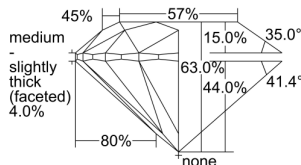

GIA®

FACSIMILE

GIA REPORT 7498744829

Verify this report at GIA.edu

GIA NATURAL DIAMOND DOSSIER®

July 22, 2024
GIA Report Number **7498744829**
Shape and Cutting Style ..... **Round Brilliant**
Measurements ..... **3.68 - 3.70 x 2.33 mm**

GRADING RESULTS

Carat Weight ..... **0.19 carat**
Color Grade ..... **G**
Clarity Grade **VS2**
Cut Grade ..... **Excellent**

ADDITIONAL GRADING INFORMATION

Polish ..... **Excellent**
Symmetry ..... **Excellent**
Fluorescence ..... **None**
Clarity Characteristics..... **Cloud, Crystal**
Inscription(s): **GIA 7498744829**

PROPORTIONS

Profile to actual proportions

GRADING SCALES

GIA COLOR SCALE

COLORED	D
	E
	F
	G
	H
	I
	J
NEAR COLORLESS	K
	L
	M
	N
	O
	P
	Q
	R
	S
	T
	U
	V
	W
	X
	Y
	Z

GIA CLARITY SCALE

FLAWLESS	VERY VERY SLIGHTLY INCLUDED	VS₁	VS₂	VS₁	VS₂	SL₁	SL₂	I₁	I₂	I₃		
											FLAWLESS	INTERNALLY FLAWLESS

GIA CUT SCALE

EXCELLENT
VERY GOOD
GOOD
FAIR
POOR