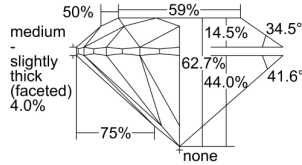

GIA®

FACSIMILE

GIA REPORT

7498754858

Verify this report at GIA.edu

GIA NATURAL DIAMOND DOSSIER®

June 26, 2024
GIA Report Number **7498754858**
Shape and Cutting Style ..... **Round Brilliant**
Measurements ..... **6.11 - 6.16 x 3.85 mm**

GRADING RESULTS

Carat Weight ..... **0.90 carat**
Color Grade ..... **E**
Clarity Grade **VS1**
Cut Grade ..... **Excellent**

ADDITIONAL GRADING INFORMATION

Polish ..... **Excellent**
Symmetry ..... **Excellent**
Fluorescence ..... **None**
Clarity Characteristics..... **Crystal, Needle, Pinpoint**
Inscription(s): **GIA 7498754858**

PROPORTIONS

Profile to actual proportions

GRADING SCALES

GIA COLOR SCALE	GIA CLARITY SCALE	GIA CUT SCALE
D	FLAWLESS	EXCELLENT
E	INTERNALLY FLAWLESS	
F	VVS₁	VERY GOOD
G		
H	VS₁	GOOD
I		
J	SI₁	FAIR
K		
L	I₁	POOR
M		
N	I₂	
O		
P	I₃	
Q		
R		
S		
T		
U		
V		
W		
X		
Y		
Z