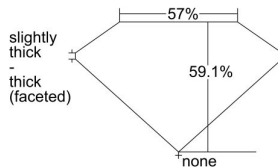

GIA®

FACSIMILE

GIA REPORT

7498758961

Verify this report at GIA.edu

GIA NATURAL DIAMOND DOSSIER®

June 26, 2024
GIA Report Number 7498758961
Shape and Cutting Style ..... Heart Brilliant
Measurements ..... 5.09 x 5.96 x 3.53 mm

GRADING RESULTS

Carat Weight ..... 0.63 carat
Color Grade ..... D
Clarity Grade SI1

ADDITIONAL GRADING INFORMATION

Polish ..... Excellent
Symmetry ..... Excellent
Fluorescence ..... None
Clarity Characteristics ..... Crystal
Inscription(s): GIA 7498758961

PROPORTIONS

Profile not to actual proportions

GRADING SCALES

GIA COLOR SCALE		GIA CLARITY SCALE			
COLORLESS	D	VERY VERY SLIGHTLY INCLUDED	FLAWLESS		
	E		INTERNALLY FLAWLESS		
	F	VERY SLIGHTLY INCLUDED	VVS₁		
	G		VVS₂		
	H		VS₁		
	NEAR COLORLESS	I	SLIGHTLY INCLUDED	VS₂	
		J		SI₁	
		FAINT	K	INCLUDED	SI₂
			L		I₁
			M		I₂
VERT LIGHT	N	LIGHT	I₃		
	O				
	P				
	Q				
	R