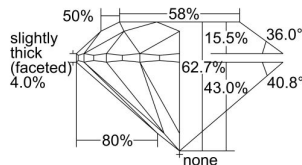

GIA®

FACSIMILE

GIA REPORT 7498760287

Verify this report at GIA.edu

GIA NATURAL DIAMOND DOSSIER®

June 27, 2024
GIA Report Number **7498760287**
Shape and Cutting Style ..... **Round Brilliant**
Measurements ..... **6.09 - 6.14 x 3.83 mm**

GRADING RESULTS

Carat Weight ..... **0.90 carat**
Color Grade ..... **I**
Clarity Grade **S11**
Cut Grade ..... **Excellent**

ADDITIONAL GRADING INFORMATION

Polish ..... **Excellent**
Symmetry ..... **Excellent**
Fluorescence ..... **None**
Clarity Characteristics ..... **Crystal**
Inscription(s): **GIA 7498760287**

PROPORTIONS

Profile to actual proportions