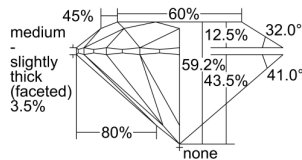

GIA®

FACSIMILE

GIA REPORT

7498761016

Verify this report at GIA.edu

GIA NATURAL DIAMOND DOSSIER®

June 25, 2024
GIA Report Number **7498761016**
Shape and Cutting Style ..... **Round Brilliant**
Measurements ..... **4.65 - 4.67 x 2.76 mm**

GRADING RESULTS

Carat Weight ..... **0.36 carat**
Color Grade ..... **D**
Clarity Grade **VS1**
Cut Grade ..... **Excellent**

ADDITIONAL GRADING INFORMATION

Polish ..... **Excellent**
Symmetry ..... **Excellent**
Fluorescence ..... **None**
Clarity Characteristics..... **Crystal, Cloud, Pinpoint**
Inscription(s): **GIA 7498761016**

PROPORTIONS

GRADING SCALES

GIA COLOR SCALE	GIA CLARITY SCALE	GIA CUT SCALE	
D	FLAWLESS	EXCELLENT	
E	INTERNALLY FLAWLESS		
F		VVS₁	VERY GOOD
G	VVS₂		
H	VS₁	GOOD	
I	VS₂		
J	SI₁	FAIR	
K	SI₂		
L	I₁	POOR	
M	I₂		
N	I₃		
O			
P			
Q			
R			
S			
T			
U			
V			
W			
X			
Y			
Z