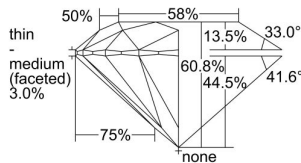

GIA®

FACSIMILE

GIA REPORT 7498762226

Verify this report at GIA.edu

GIA NATURAL DIAMOND DOSSIER®

June 27, 2024
GIA Report Number **7498762226**
Shape and Cutting Style ..... **Round Brilliant**
Measurements ..... **4.40 - 4.43 x 2.69 mm**

GRADING RESULTS

Carat Weight ..... **0.31 carat**
Color Grade ..... **D**
Clarity Grade **VVS1**
Cut Grade ..... **Excellent**

ADDITIONAL GRADING INFORMATION

Polish ..... **Excellent**
Symmetry ..... **Excellent**
Fluorescence ..... **Faint**
Clarity Characteristics ..... **Pinpoint**
Inscription(s): **GIA 7498762226**

PROPORTIONS

Profile to actual proportions

GRADING SCALES

GIA COLOR SCALE	GIA CLARITY SCALE	GIA CUT SCALE	
D	FLAWLESS	EXCELLENT	
E	INTERNALLY FLAWLESS		
F		VVS₁	VERY GOOD
G	VVS₂		
H	VS₁	GOOD	
I	VS₂		
J	SI₁	FAIR	
K	SI₂		
L	I₁	POOR	
M			
N			
O	I₂		
P			
Q	I₃		
R			
S			
T			
U			
V			
W			
X			
Y			
Z