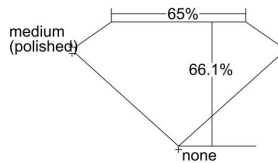

GIA®

FACSIMILE

GIA REPORT

7498763771

Verify this report at GIA.edu

GIA NATURAL DIAMOND DOSSIER®

June 27, 2024
GIA Report Number 7498763771
Shape and Cutting Style ..... Rectangular Step Cut
Measurements ..... 7.08 x 3.13 x 2.07 mm

GRADING RESULTS

Carat Weight ..... 0.50 carat
Color Grade ..... E
Clarity Grade VS2

ADDITIONAL GRADING INFORMATION

Polish ..... Excellent
Symmetry ..... Excellent
Fluorescence ..... None
Clarity Characteristics ..... Crystal
Inscription(s): GIA 7498763771

PROPORTIONS

Profile not to actual proportions

GRADING SCALES

GIA COLOR SCALE		GIA CLARITY SCALE			
COLORLESS	D	NEAR COLORLESS	FLAWLESS		
	E		INTERNALLY FLAWLESS		
	F		VERY VERY SLIGHTLY INCLUDED	VVS₁	
	G			VVS₂	
	H		VERY SLIGHTLY INCLUDED	VS₁	
	I			VS₂	
	J			SLIGHTLY INCLUDED	SI₁
	K		SI₂		
	FAINT		L	LIGHT	I₁
			M		I₂
N		I₃			
O					
P					
Q					
R					
S