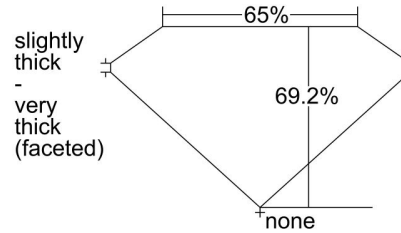

GIA NATURAL DIAMOND GRADING REPORT

July 01, 2024
GIA Report Number 7498764146
Shape and Cutting Style Cushion Modified Brilliant
Measurements 7.02 x 5.51 x 3.81 mm

GRADING RESULTS

Carat Weight 1.20 carat
Color Grade I
Clarity Grade VS1

ADDITIONAL GRADING INFORMATION

Polish Excellent
Symmetry Excellent
Fluorescence None
Inscription(s): GIA 7498764146

Comments: Additional clouds are not shown. Pinpoints are not shown.

PROPORTIONS

Profile not to actual proportions

CLARITY CHARACTERISTICS

KEY TO SYMBOLS*

- Crystal
- ⊗ Cloud
- ∖ Needle

* Red symbols denote internal characteristics (inclusions). Green or black symbols denote external characteristics (blemishes). Diagram is an approximate representation of the diamond, and symbols shown indicate type, position, and approximate size of clarity characteristics. All clarity characteristics may not be shown. Details of finish are not shown.