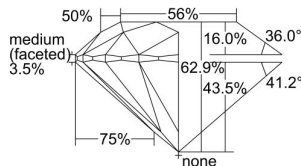

GIA®

FACSIMILE

GIA REPORT 7498764181

Verify this report at GIA.edu

GIA NATURAL DIAMOND DOSSIER®

June 27, 2024
GIA Report Number **7498764181**
Shape and Cutting Style ..... **Round Brilliant**
Measurements ..... **4.45 - 4.46 x 2.80 mm**

GRADING RESULTS

Carat Weight ..... **0.34 carat**
Color Grade ..... **D**
Clarity Grade **VS2**
Cut Grade ..... **Excellent**

ADDITIONAL GRADING INFORMATION

Polish ..... **Excellent**
Symmetry ..... **Excellent**
Fluorescence ..... **Medium Blue**
Clarity Characteristics..... **Crystal, Cloud, Feather**
Inscription(s): **GIA 7498764181**

PROPORTIONS

Profile to actual proportions

GRADING SCALES

GIA COLOR SCALE	GIA CLARITY SCALE	GIA CUT SCALE	
D	FLAWLESS	EXCELLENT	
E	INTERNALLY FLAWLESS		
F		VVS₁	VERY GOOD
G	VVS₂		
H	VS₁	GOOD	
I	VS₂		
J	SI₁	FAIR	
K	SI₂		
L	I₁	POOR	
M	I₂		
N	I₃		
O			
P			
Q			
R			
S			
T			
U			
V			
W			
X			
Y			
Z