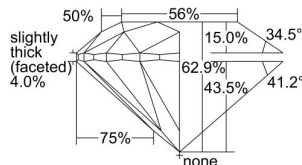

GIA®

FACSIMILE

GIA REPORT 7498766802

Verify this report at GIA.edu

GIA NATURAL DIAMOND DOSSIER®

June 28, 2024
GIA Report Number **7498766802**
Shape and Cutting Style ..... **Round Brilliant**
Measurements ..... **5.78 - 5.81 x 3.65 mm**

GRADING RESULTS

Carat Weight ..... **0.76 carat**
Color Grade ..... **E**
Clarity Grade **VS2**
Cut Grade ..... **Excellent**

ADDITIONAL GRADING INFORMATION

Polish ..... **Excellent**
Symmetry ..... **Excellent**
Fluorescence ..... **Faint**
Clarity Characteristics..... **Feather, Crystal, Cloud**
Inscription(s): **GIA 7498766802**

PROPORTIONS

Profile to actual proportions

GRADING SCALES

GIA COLOR SCALE	GIA CLARITY SCALE	GIA CUT SCALE	
D	FLAWLESS	EXCELLENT	
E	INTERNALLY FLAWLESS		
F		VVS₁	VERY GOOD
G	VVS₂		
H	VS₁	GOOD	
I	VS₂		
J	SI₁	FAIR	
K	SI₂		
L	I₁	POOR	
M	I₂		
N	I₃		
O			
P			
Q			
R			
S			
T			
U			
V			
W			
X			
Y			
Z