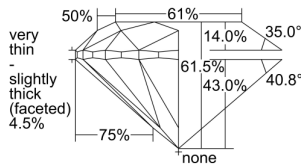

GIA®

FACSIMILE

GIA REPORT

7498766824

Verify this report at GIA.edu

GIA NATURAL DIAMOND DOSSIER®

June 28, 2024
GIA Report Number **7498766824**
Shape and Cutting Style ..... **Round Brilliant**
Measurements ..... **5.63 - 5.67 x 3.47 mm**

GRADING RESULTS

Carat Weight ..... **0.70 carat**
Color Grade ..... **E**
Clarity Grade **VS2**
Cut Grade ..... **Very Good**

ADDITIONAL GRADING INFORMATION

Polish ..... **Excellent**
Symmetry ..... **Excellent**
Fluorescence ..... **None**
Clarity Characteristics.. **Cloud, Crystal, Feather, Indented Natural**
Inscription(s): **GIA 7498766824**

PROPORTIONS

Profile to actual proportions

GRADING SCALES

GIA COLOR SCALE

COLORED	D
	E
	F
	G
	H
	I
	J
NEAR COLORLESS	K
	L
Faint	M
	N
	O
	P
	Q
	R
	S
	T
	U
	V
	W
	X
	Y
Light	Z

GIA CLARITY SCALE

VERY VERY SLIGHTLY INCLUDED	FLAWLESS
	INTERNALLY FLAWLESS
VERY SLIGHTLY INCLUDED	VVS₁
	VVS₂
SLIGHTLY INCLUDED	VS₁
	VS₂
INCLUDED	SI₁
	SI₂
INCLUDED	I₁
	I₂
	I₃

GIA CUT SCALE

EXCELLENT
VERY GOOD
GOOD
FAIR
POOR